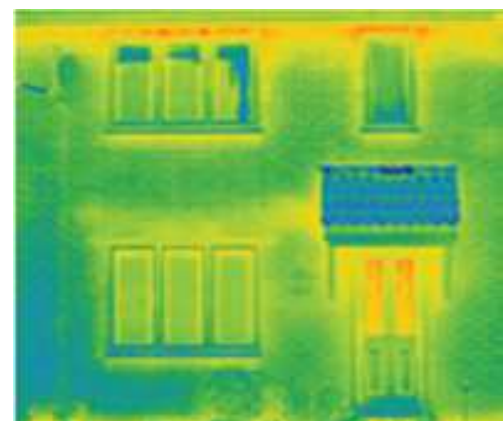

Ps. enhanced low e units offer even greater performance!

VISIBLE LIGHT

Glazing insulation performance
Ug value W/m2 K

DATA

Chart showing U values results of glass option
Low U value = Best performance windows

BEFORE

Thermal image of energy escaping through typical single glazed

AFTER

Thermal image of windows glazed with enhanced double glazing

iGU's can also reduce noise by about 25%