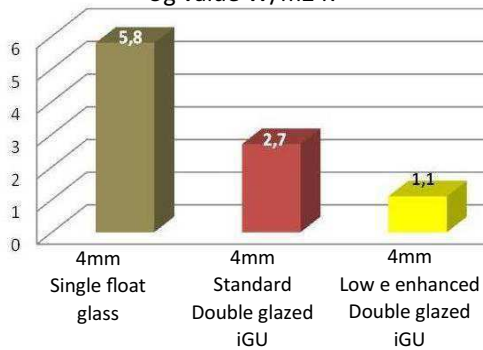

E: sales@thermalimpact.com.au

**Thermal
impact**

SOLAR HEAT

RADIANT HEAT

MYTH

Double glazing is double the cost

FACT

A standard iGU is cheaper than high performance single glazing.

Ps. enhanced low e units offer even greater performance!

VISIBLE LIGHT

Glazing insulation performance
Ug value W/m2 K

DATA

Chart showing U values results of glass option
Low U value = Best performance windows