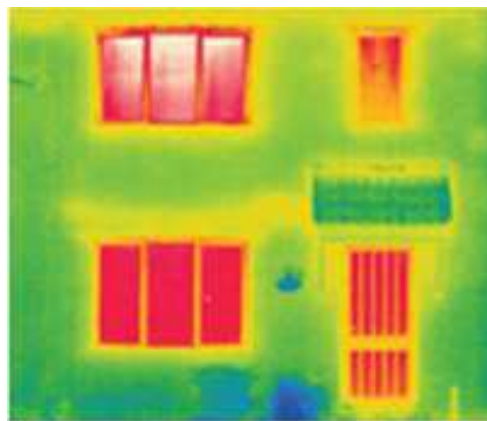

Ps. enhanced low e units offer even greater performance!

VISIBLE LIGHT

Glazing insulation performance
Ug value W/m2 K

DATA

Chart showing U values results of glass option
Low U value = Best performance windows

BEFORE

Thermal image of energy escaping through typical single glazed

AFTER

Thermal image of windows glazed with enhanced double glazing

iGU's can also reduce noise by about 25%